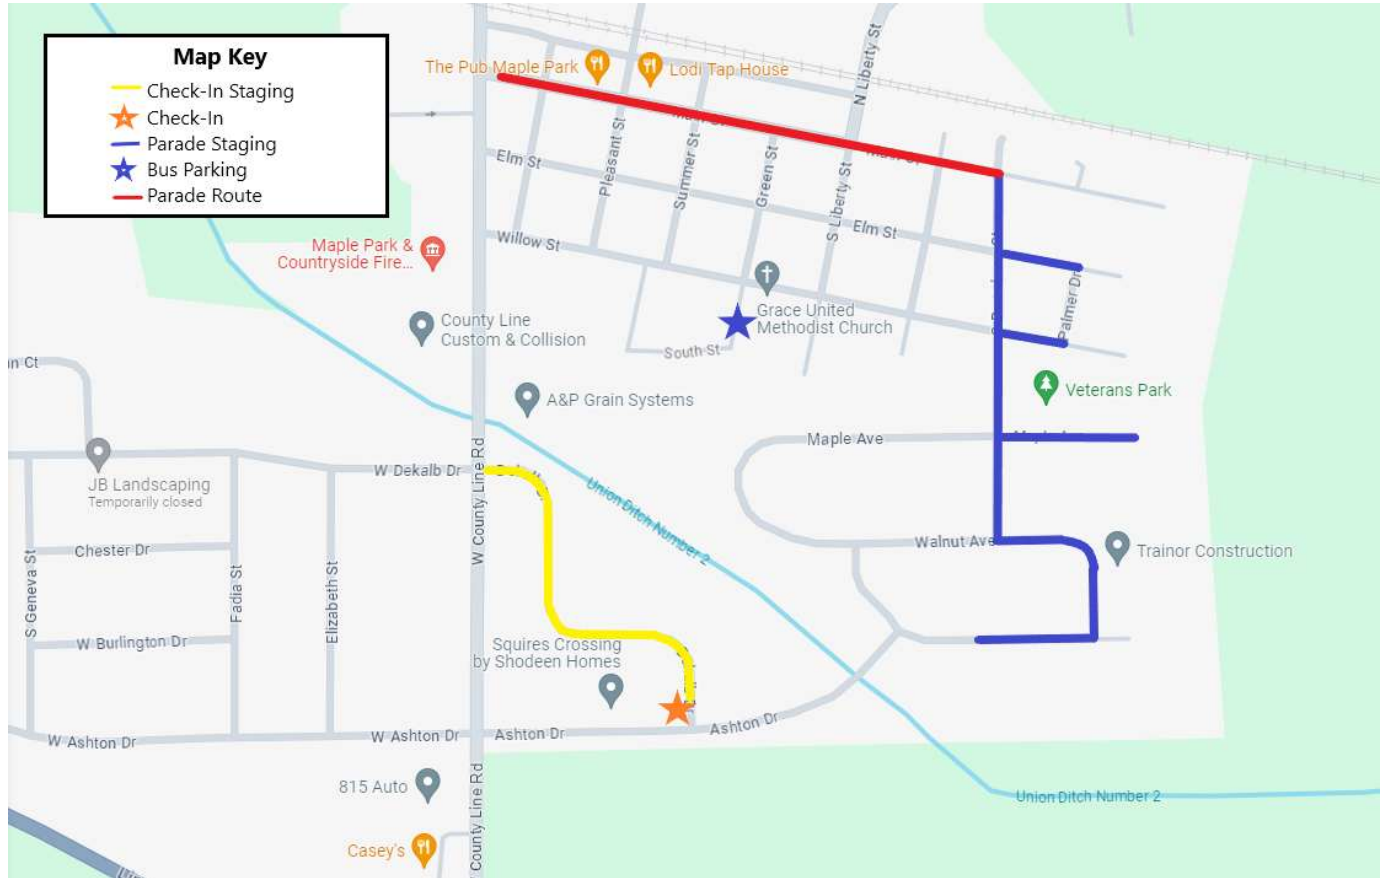

For more information, please feel free to contact Tracy at:

mapleparkparade@yahoo.com

630-659-6750 Phone

For more information and the full schedule of events for Fun Fest weekend, visit:

www.mapleparkfunfest.com