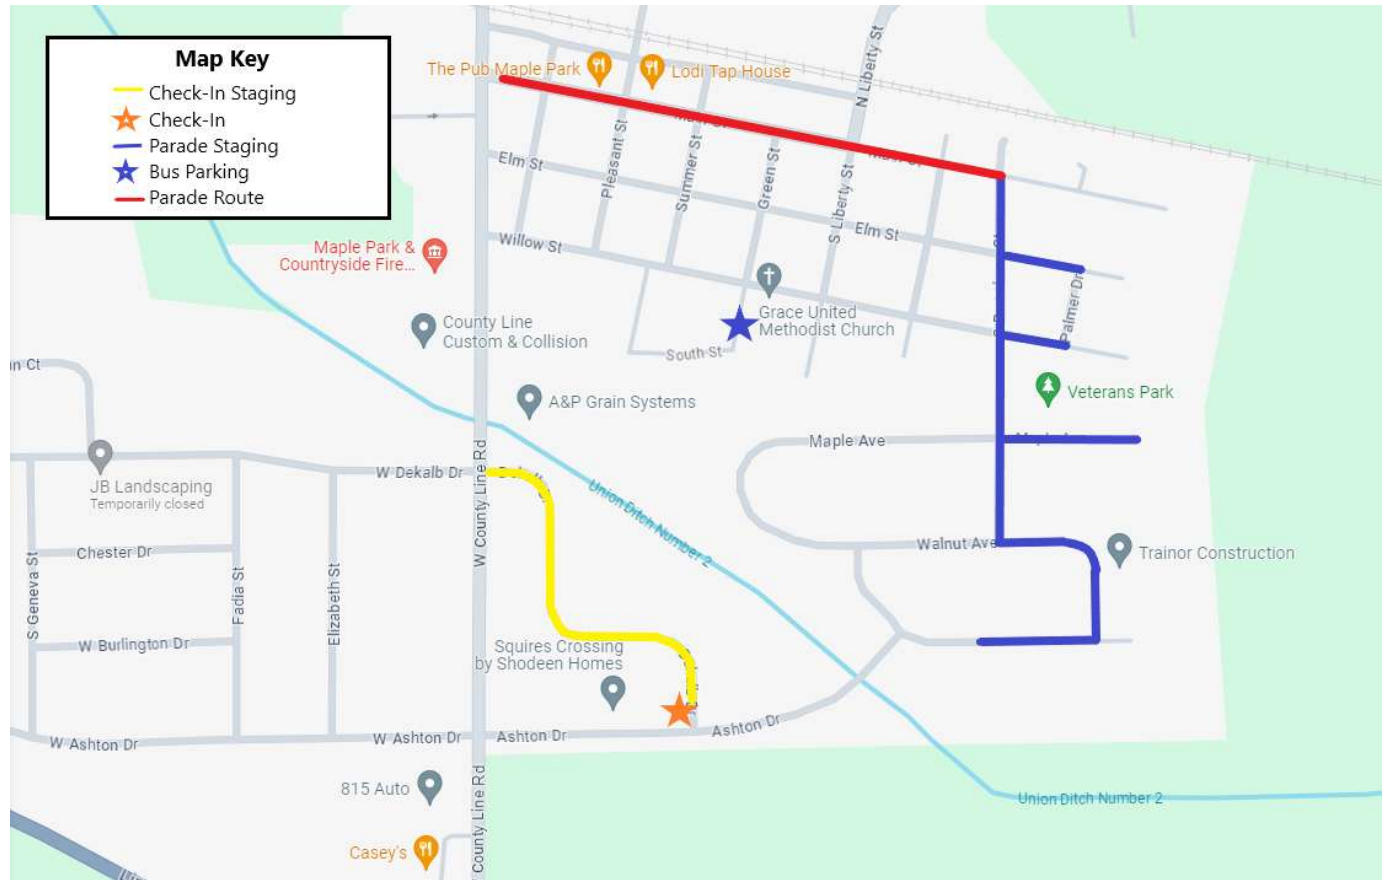

For more information, please feel free to contact Tracy at:

mapleparkparade@yahoo.com

630-659-6750 Phone

For more information and the full schedule of events for Fun Fest weekend, visit:

www.mapleparkfunfest.com